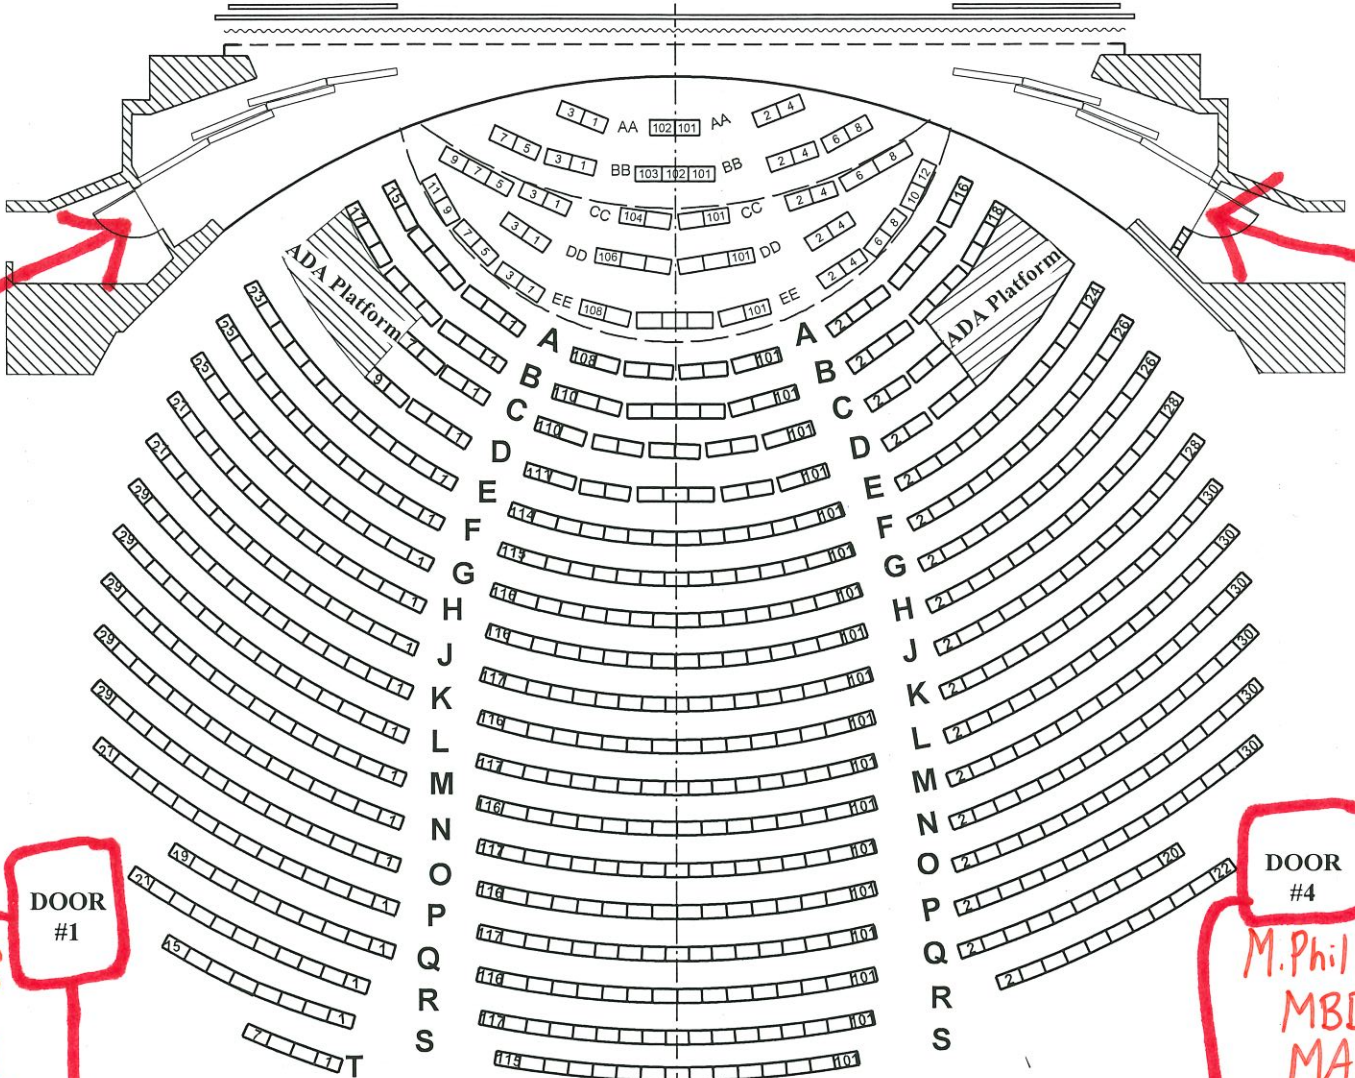

PROCESSION

ZELLERBACH THEATRE SEATING PLAN

DOOR #1

BAAS
BA
BFA
IMPA
MLA
M.Phil (LA)
MCS
MES
MSAG
MSOD

DOOR #4

M.Phil (DYNM)
MBDS
MAPP

DOOR #2

DOOR #3

ORCHESTRA SEATING

DOOR #6

DOOR #7

BALCONY SEATING